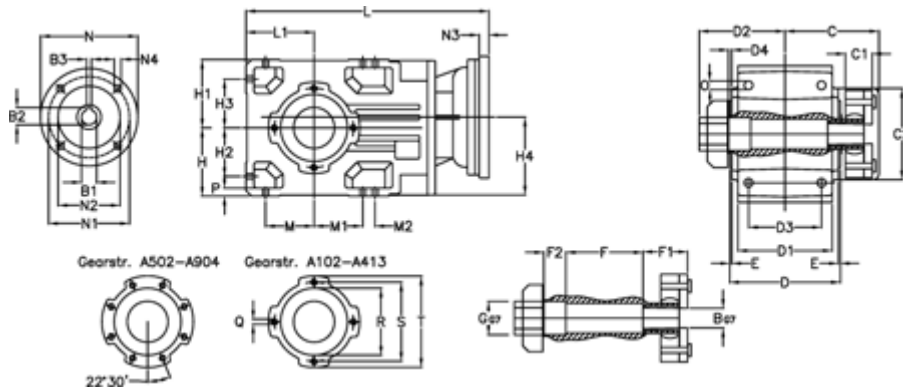

Article number: 29600210926320

Description: Bevel helical gearbox
A203QF35-109,2-P63B5

Measures

B = 35	D1 = 110	F2 = 36	L = 361.5	N3 = -
B1 = 11	D2 = 60	G = 32	L1 = 80	N4 = M8x19
B2 = 12.8	D3 = 90	GA = 14,5 NM	M = 60.0	O = 9.5
B3 = 4	d4 = 4.5	H = 80	M1 = 60.0	P = 9
C = 89.5	Description = A203QF-xx-P63 B5	H1 = 80	M2 = -	Q = M8x15
C1 = 23	E = 3.0	H2 = 60.0	N = 140	R = 95
C2 = 72.0	F = 77.5	H3 = 60.0	N1 = 115	S = 115
D = 136	F1 = 36.0	H4 = 93.0	N2 = 95	T = 140